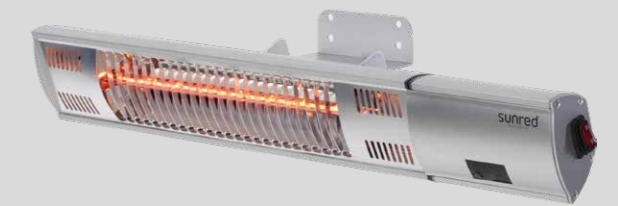

SILVER LINE

Sunred Heater Royal Diamond

Silver Wall 2000

58,8 x 12 x 12 cm • 1,8 kg

1 Setting • 2000 Watt

Rose Gold • Low glare

✓ Including remote control

✓ On/Off switch: Switch