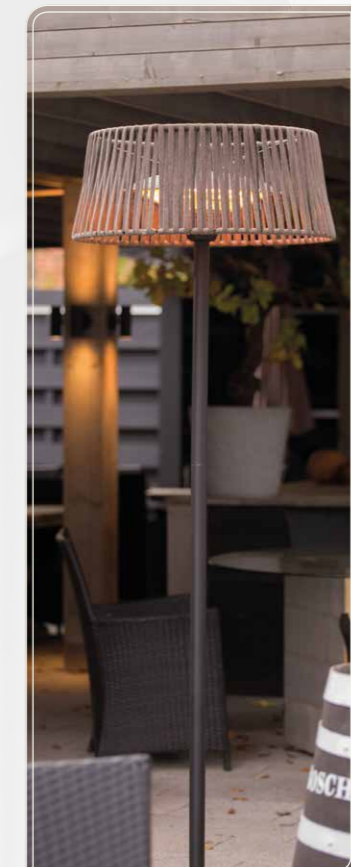

sunred
heating systems

HIGH-END

Sunred Heater Artix

Corda Hanging 1800

30x60 cm ø • 4 kg

3 Settings • 800/1000/1800 Watt

Halogen • Bright light

✓ Soft touch technology

✓ Including chain

✓ Including LED light

✓ On/Off switch: Button

✓ Including remote control

EAN 8719956290794

ARTIX M-HO BROWN

Sunred Heater Artix

Corda Standing 2000

60 x 60 x 213 cm (Base 45 cm ø) • 16 kg

3 Settings • 900/1200/2100 Watt

Halogen • Bright light

✓ Special custom heater hood

✓ Safeguard tipover

✓ On/Off switch: Button

EAN 8719956290787

ARTIX M-SO BROWN