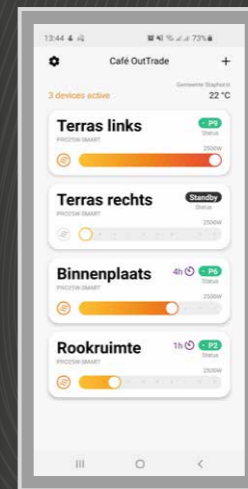

ORGANIZE AND CONTROL
UP TO 100+
PATIO HEATERS!

ROYAL
DIAMOND
dark

PACKED WITH FEATURES

✓ **ADJUSTABLE HEAT RADATION**

Dimmable in 9 settings

✓ **ULTRA LOW GLARE**

Not bright on the eyes, no sharp light!

✓ **EASY OPERATION**

App control, soft touch technology and remote control

✓ **POWERFUL ELEMENT**

Most advanced heating technology

SUNRED EVOLVED

Get the most out of your Sunred products and take full control of your outdoor heating experience with the all new Sunred app. Connect and control your wireless supported* Sunred heater.

- ✓ Remotely control your device and heat with just a simple touch.
- ✓ Monitor and control your power settings.
- ✓ Remotely control functions like timer and other settings.
- ✓ Quick device overview.
- ✓ Monitor real-time temperature information.
- ✓ Consumer and catering industry ready.