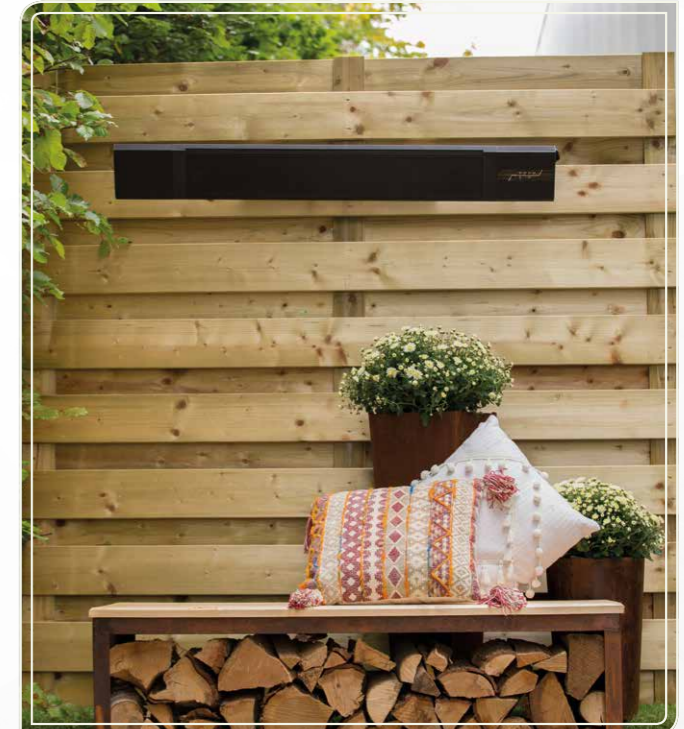

sunred®
heat systems

PREMIUM

Sunred Heater Nero

Wall/Hanging 2400

109 x 23 x 4,5 cm • 6,2 kg

2 Settings • 1200/2400 Watt

Black panel • No light or glare

✓ Including ceiling mount

✓ Including wall bracket

✓ Including remote control

✓ Including chain

✓ On/Off switch: Button

EAN 8719956290626

NER-2400

Sunred Heater Parasol

Standing 2000

8,5 x 45,5 cm ø (unfolded 100 cm ø) • 3,6 kg

3 Settings • 650/1300/2000 Watt

Halogen • Bright light • Pole is not included

✓ Safeguard tipover

✓ Suitable poles up to 6 cm ø

✓ On/Off switch: Switch

EAN 8717568087054

PH10