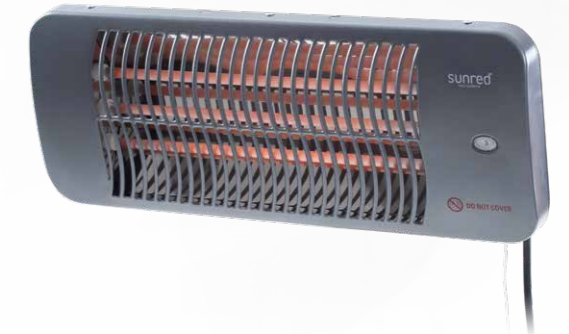

EAN 8718801853092 • EAN 8718801853085

ARTIX SB BASIC or ARTIX SW BASIC

Sunred Heater Vigo

Wall 1500

45 x 15 x 10 cm • 1,5 kg

1 Settings • 1500 Watt

Rose gold • Low glare

✓ Including wall bracket

✓ On/Off switch: Pull cord

EAN 8718801859179

VIG-1500W

Sunred Heater Lugo

Wall 2000

54 x 16 x 12 cm • 1,4 kg

3 Settings • 650/1300/2000 Watt

Quartz (3000 H) • Low glare