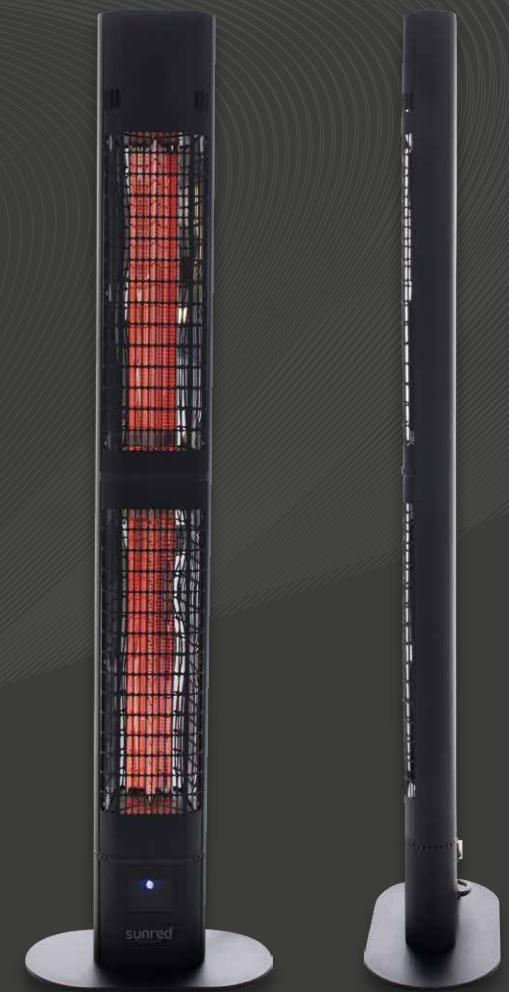

DARK LINE

70 x 46,5 x 150-198 cm • 18 kg

2 Settings • 1250/2500 Watt

Rose Gold Carbon • Ultra low glare

✓ Including remote control

✓ Safeguard tipover

✓ On/Off switch: Button

EAN 8719956292217

RD-DARK-VIN25S

sunred
heat systems

PROFESSIONAL

ROYAL
DIAMOND
dark

Sunred Heater Royal Diamond

NEW ARRIVAL

Valencia Dark Lounge 3000

40 x 22 x 150 cm • 3 kg

RD-DARK-3000L

sunred[®]
heat systems

PREMIUM

Sunred Heater Royal Diamond

Silver Hanging 3000

102 x 12 x 12 cm • 3,6 kg

2 Settings • 1500/3000 Watt

Rose Gold • Low glare

SILVER LINE

Sunred Heater Royal Diamond

Silver Wall 2000

58,8 x 12 x 12 cm • 1,8 kg

1 Setting • 2000 Watt

Rose Gold • Low glare

✓ Including remote control

✓ On/Off switch: Switch